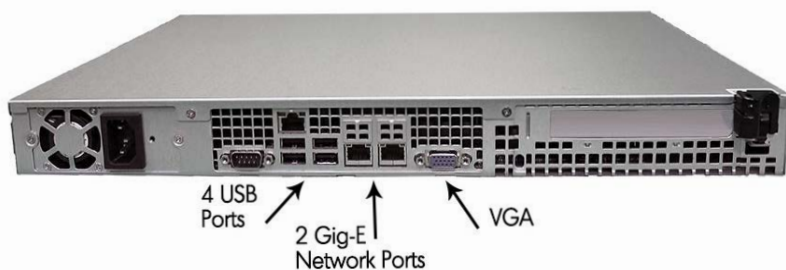

DV EXPRESS SYSTEM SPECIFICATIONS

Streaming

- Live Streaming up to HD resolution
- VoD streaming (Caching)
- Storage 2 TB included (up to 2,000 hours at 2 MBPS)
- Up to 1,000 simultaneous clients, depending on network bandwidth

Viewing

- Web page viewing compatible with Edge, Chrome, Firefox, and Safari
- Supports Flash and HTML5
- Priority Alert requires download of program for desktops

Management

- Password protected Integrated web page control
- HTTP and FTP upload of video files for VoD
- Full Digital Signage display management
- Dashboard for Viewing statistics

Additional Information

- Standard Windows 2012 Server OS
- 2TB total storage
- One Gig-E network port
- 1RU Rack Server

Deliver Any Content

- Live Video
- Video On Demand (Caching)
- Unlimited Digital Signage
- Priority Alert

Quality

- Plays up to High Definition Video

Priority Alert

- Emergency notifications to computers, mobile devices, and TVs.

Control

- Remote Control via Web

Digital Signage

- Unlimited number of unique digital signs
- Live Video, Video on Demand, RSS, Images, Text, PowerPoint, Google Slides

Companion Products

- Arcus Cloud
- DEVOS StreamPump
- Streamsie® Encoder
- Scorpion IPTV Encoder
- Spider Multi-Channel Encoder
- DV Set Top Box
- SignStick®

Video Standards

- H.264 / AAC (AVC)
- RTMP
- HTML 5
- DASH

Specifications subject to change without notice.
Contact DiscoverVideo for latest information.

REV 011/2022