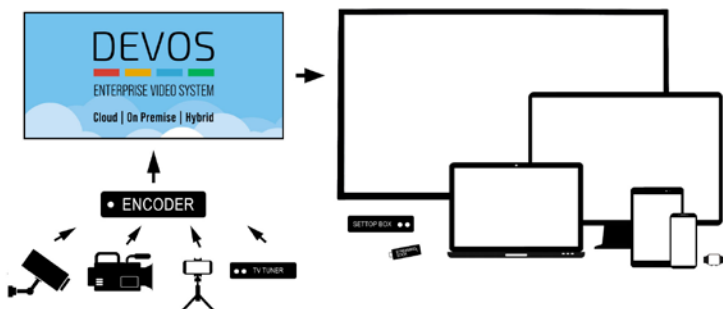

DV EXPRESS SYSTEM SPECIFICATIONS

Streaming

- Live Streaming up to HD resolution
- VoD streaming (Caching)
- Storage 2 TB included (up to 2,000 hours at 2 MBPS)
- Up to 1,000 simultaneous clients, depending on network bandwidth

Viewing

- Web page viewing compatible with Edge, Chrome, Firefox, and Safari
- Supports Flash and HTML5
- Priority Alert requires download of program for desktops

Management

- Password protected Integrated web page control
- HTTP and FTP upload of video files for VoD
- Full Digital Signage display management
- Dashboard for Viewing statistics

Additional Information

- Standard Windows 2012 Server OS
- 2TB total storage
- One Gig-E network port
- 1RU Rack Server

Deliver Any Content

- Live Video
- Video On Demand (Caching)
- Unlimited Digital Signage
- Priority Alert

Quality

- Plays up to High Definition Video

Priority Alert

- Emergency notifications to computers, mobile devices, and TVs.

Control

- Remote Control via Web

Digital Signage

- Unlimited number of unique digital signs
- Live Video, Video on Demand, RSS, Images, Text, PowerPoint, Google Slides

Companion Products

- Arcus Cloud
- DEVOS StreamPump
- Streamsie® Encoder
- Scorpion IPTV Encoder
- Spider Multi-Channel Encoder
- DV Set Top Box
- SignStick®

Video Standards

- H.264 / AAC (AVC)
- RTMP
- HTML 5
- DASH

Specifications subject to change without notice.
Contact DiscoverVideo for latest information.

REV 011/2022